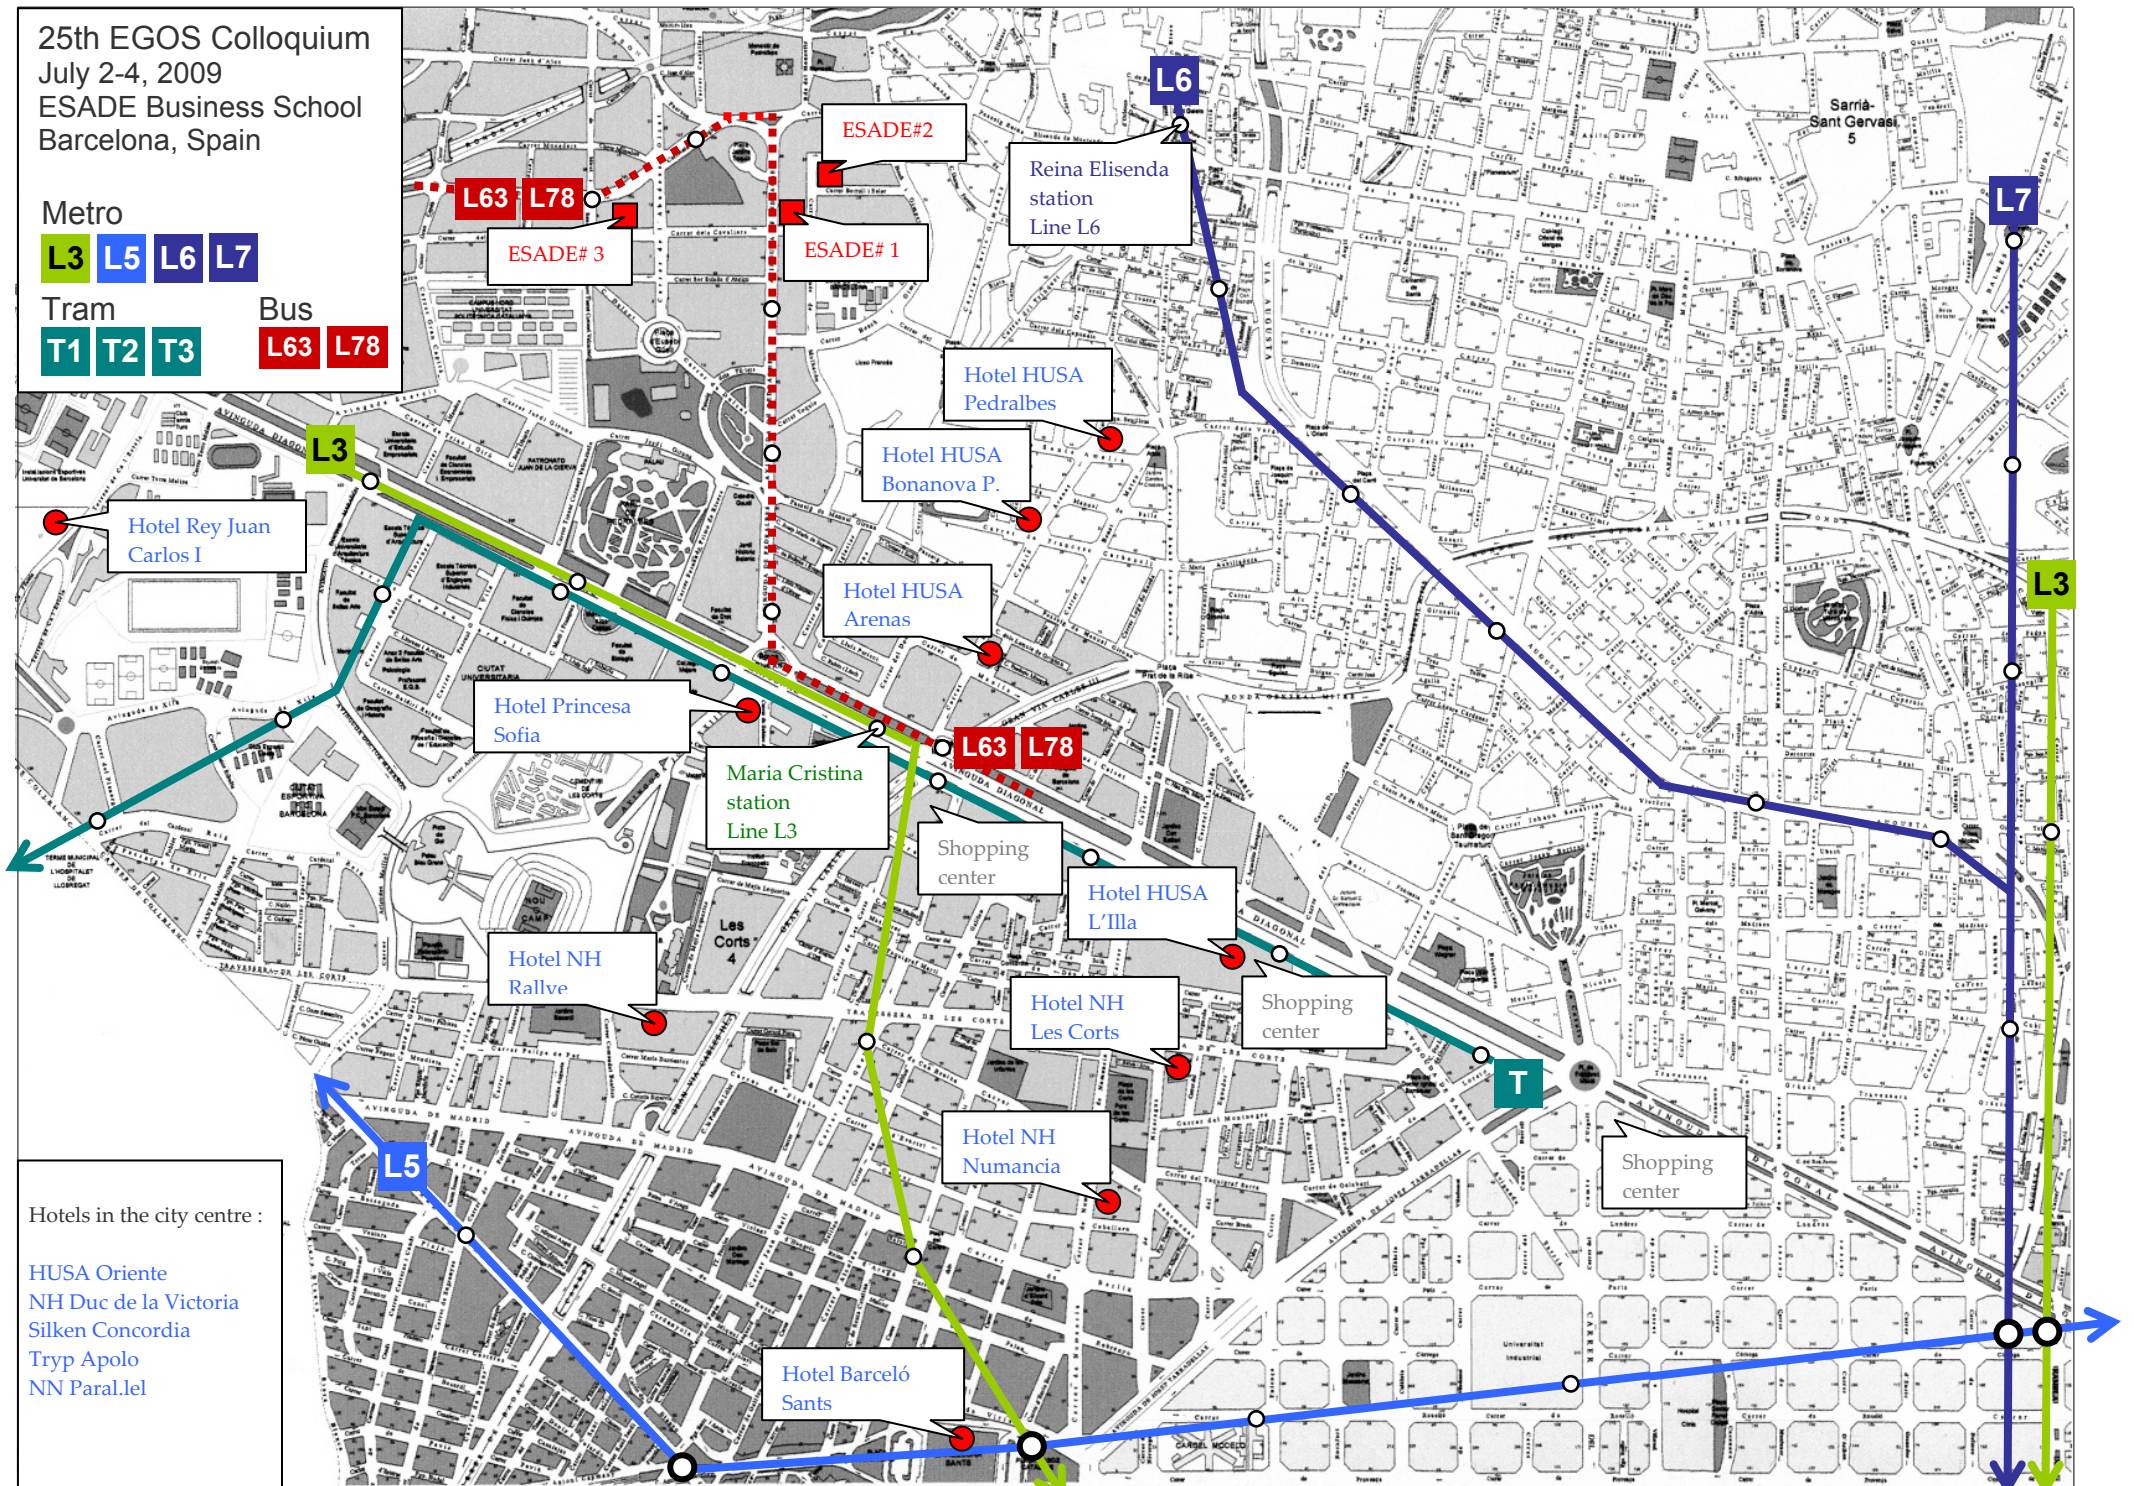

25th EGOS Colloquium
 July 2-4, 2009
 ESADE Business School
 Barcelona, Spain

Metro

L3 **L5** **L6** **L7**

Tram

T1 **T2** **T3**

Bus

L63 **L78**

Hotels in the city centre :

- HUSA Oriente
- NH Duc de la Victoria
- Silken Concordia
- Tryp Apolo
- NN Paral.lel

to city centre

to city centre